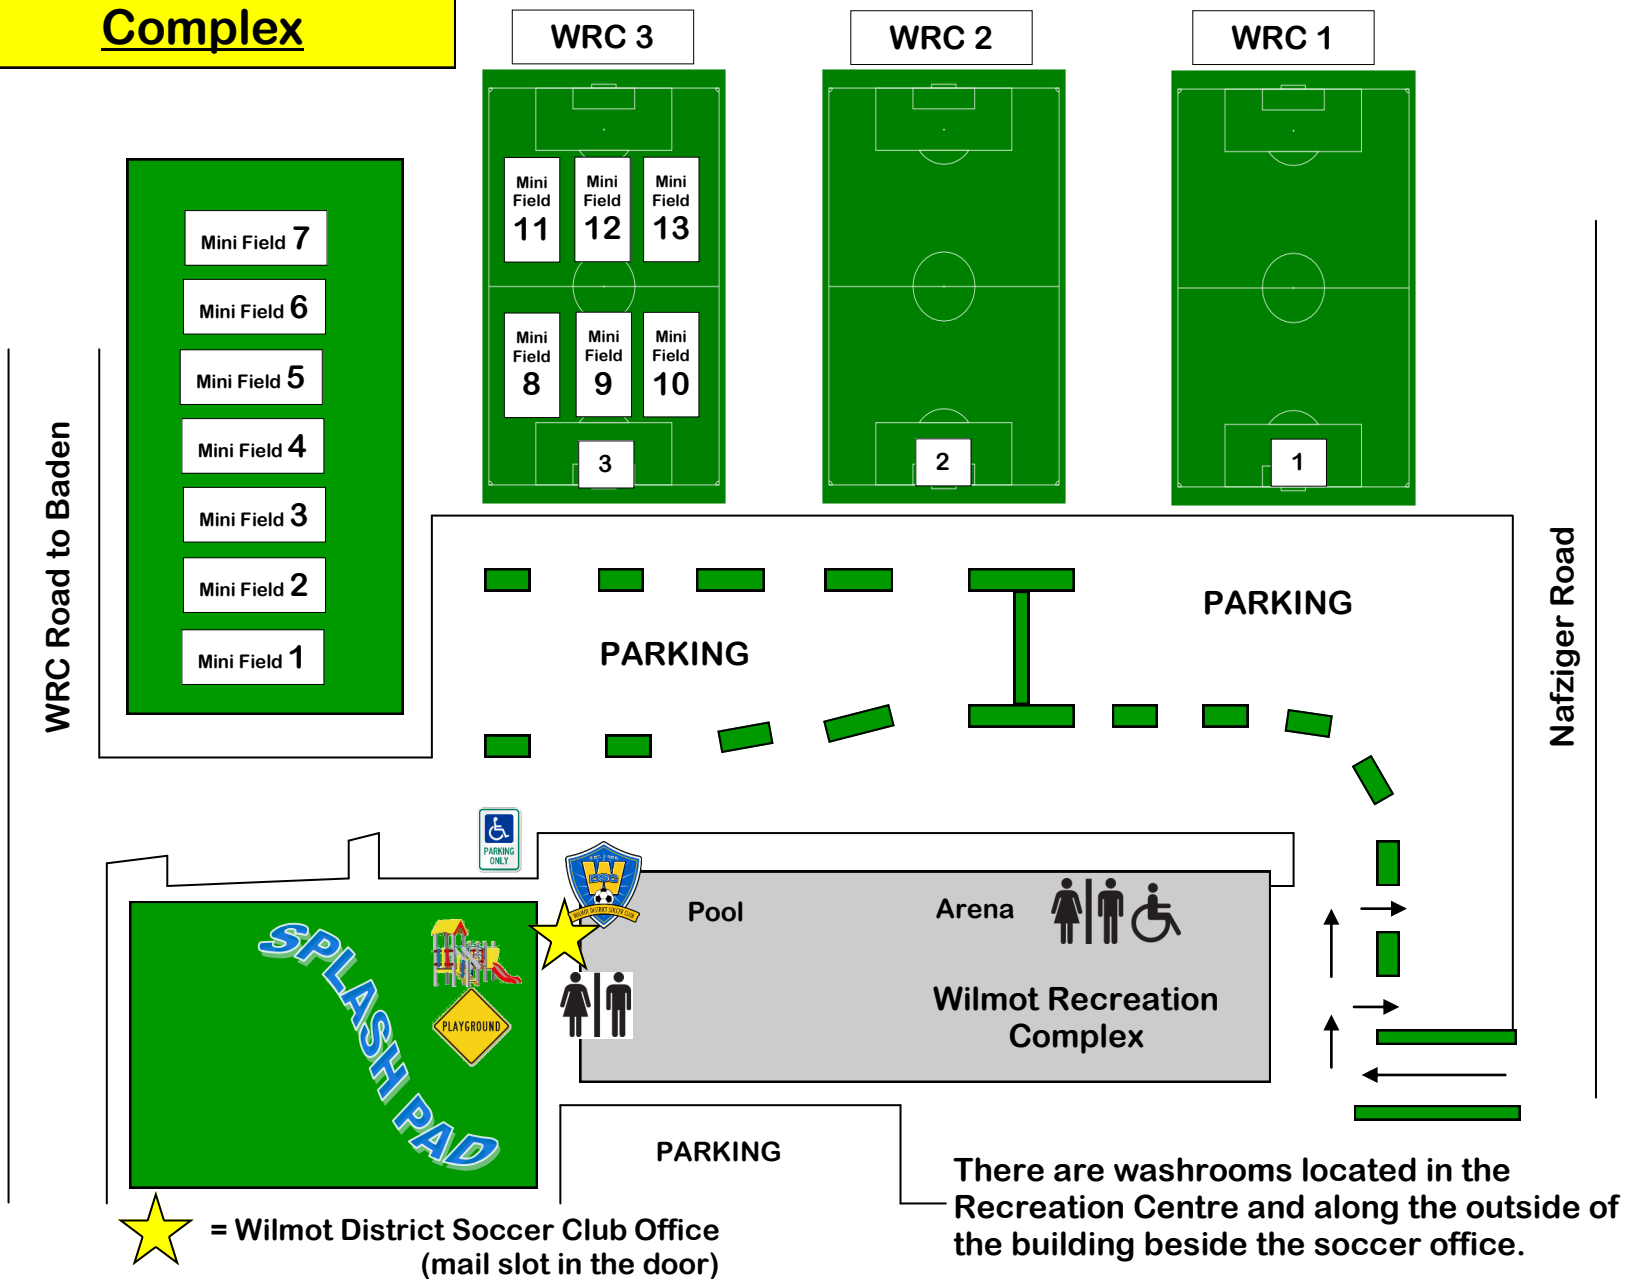

Wilmot Recreation Complex

★ = Wilmot District Soccer Club Office
(mail slot in the door)

There are washrooms located in the Recreation Centre and along the outside of the building beside the soccer office.